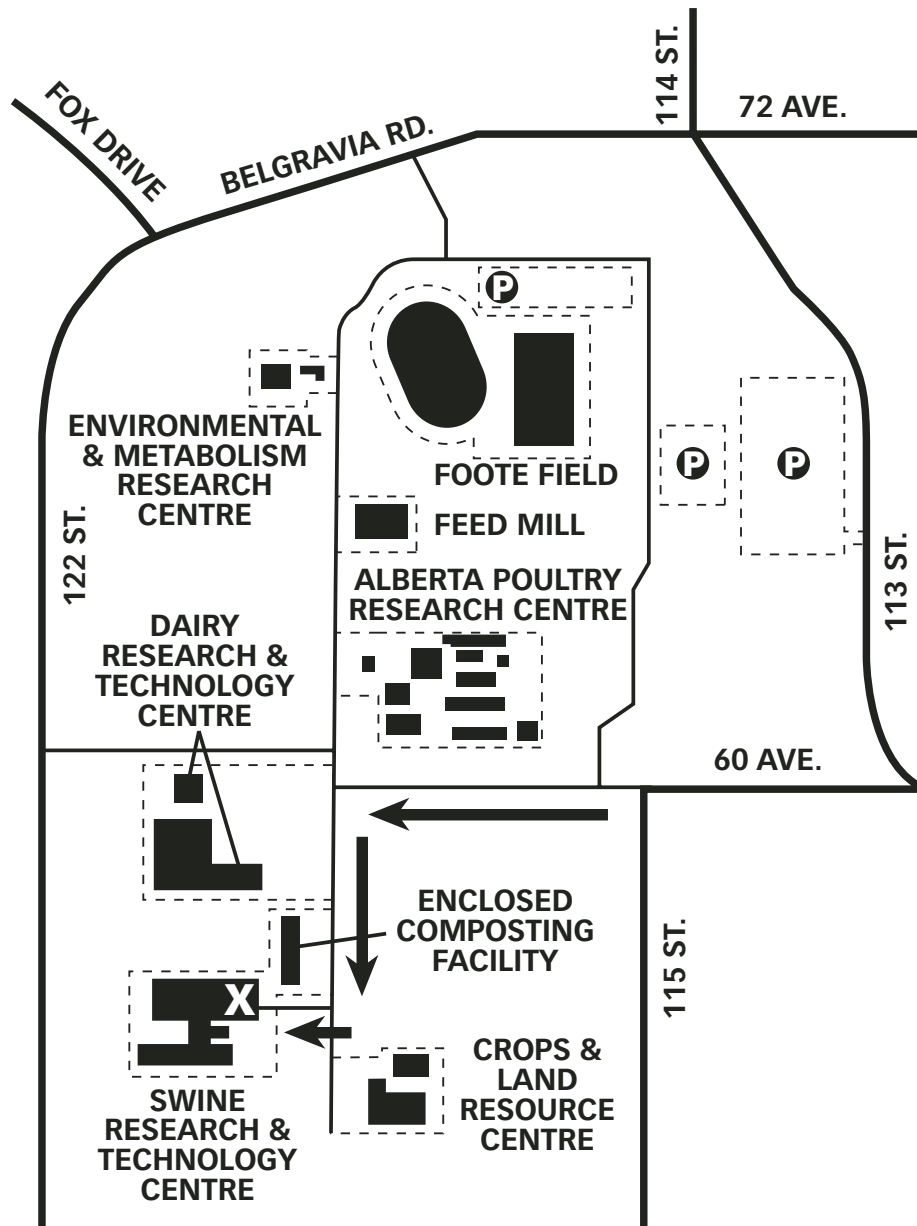

Driving Directions to the Pig Science Centre

Once on 60 Avenue, enter onto University of Alberta - Edmonton Research Station property by going straight through the chain link gates. Continue to drive until the "T" intersection. Turn left and the Pig Science Centre is the third drive way on the right hand side. It is attached to the Swine Research & Technology Centre. The door to the Pig Science Centre is the one directly below its sign on the building.

* **Note to driver** - 115 Street has quite a few speed bumps; therefore, it is probably preferable to get to 60 Avenue from 113 Street - right beside the School for the Deaf.

X = Pig Science Centre